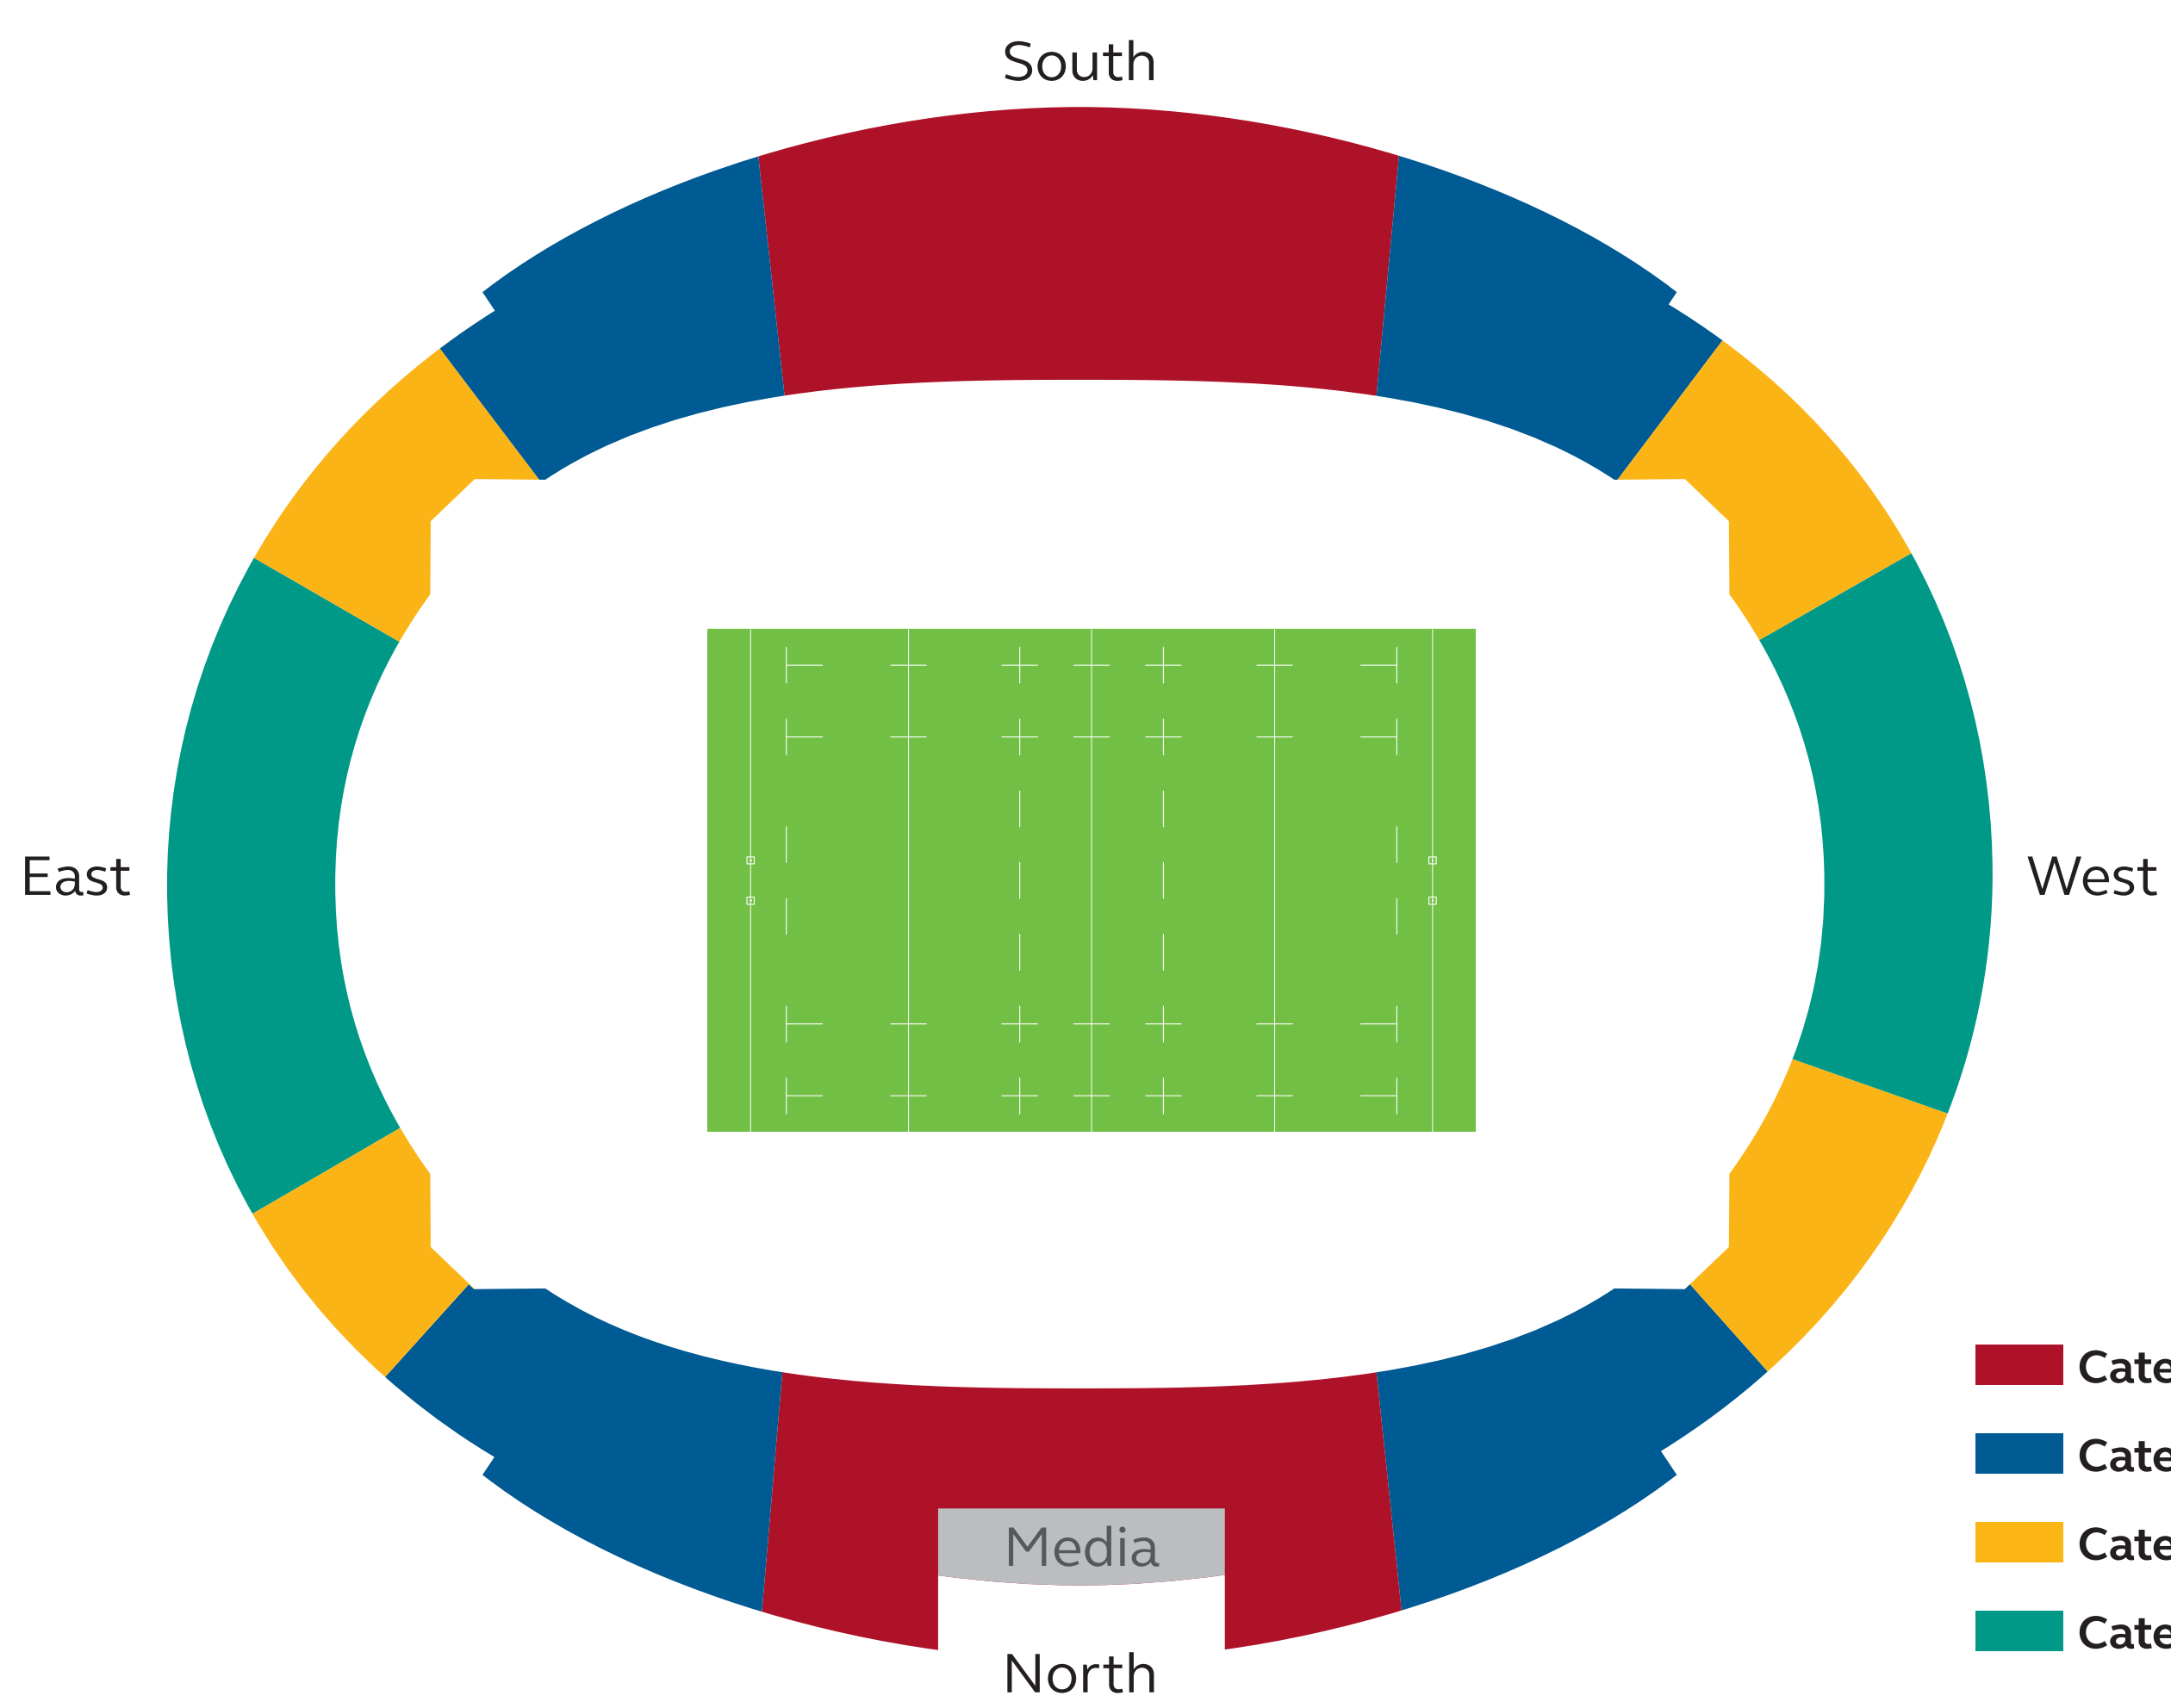

### Tokyo Stadium

### International Stadium Yokohama

### Shizuoka Stadium Ecopa

**City of Toyota Stadium**

- Category A
- Category B
- Category C
- Category D

**Hanazono Rugby Stadium**

- Category A
- Category B
- Category C
- Category D

**Kobe Misaki Stadium**

- Category A
- Category B
- Category C
- Category D

**Fukuoka Hakatanomori Stadium**

- Category A
- Category B
- Category C
- Category D

**Kumamoto Stadium**

- Category A
- Category B
- Category C
- Category D