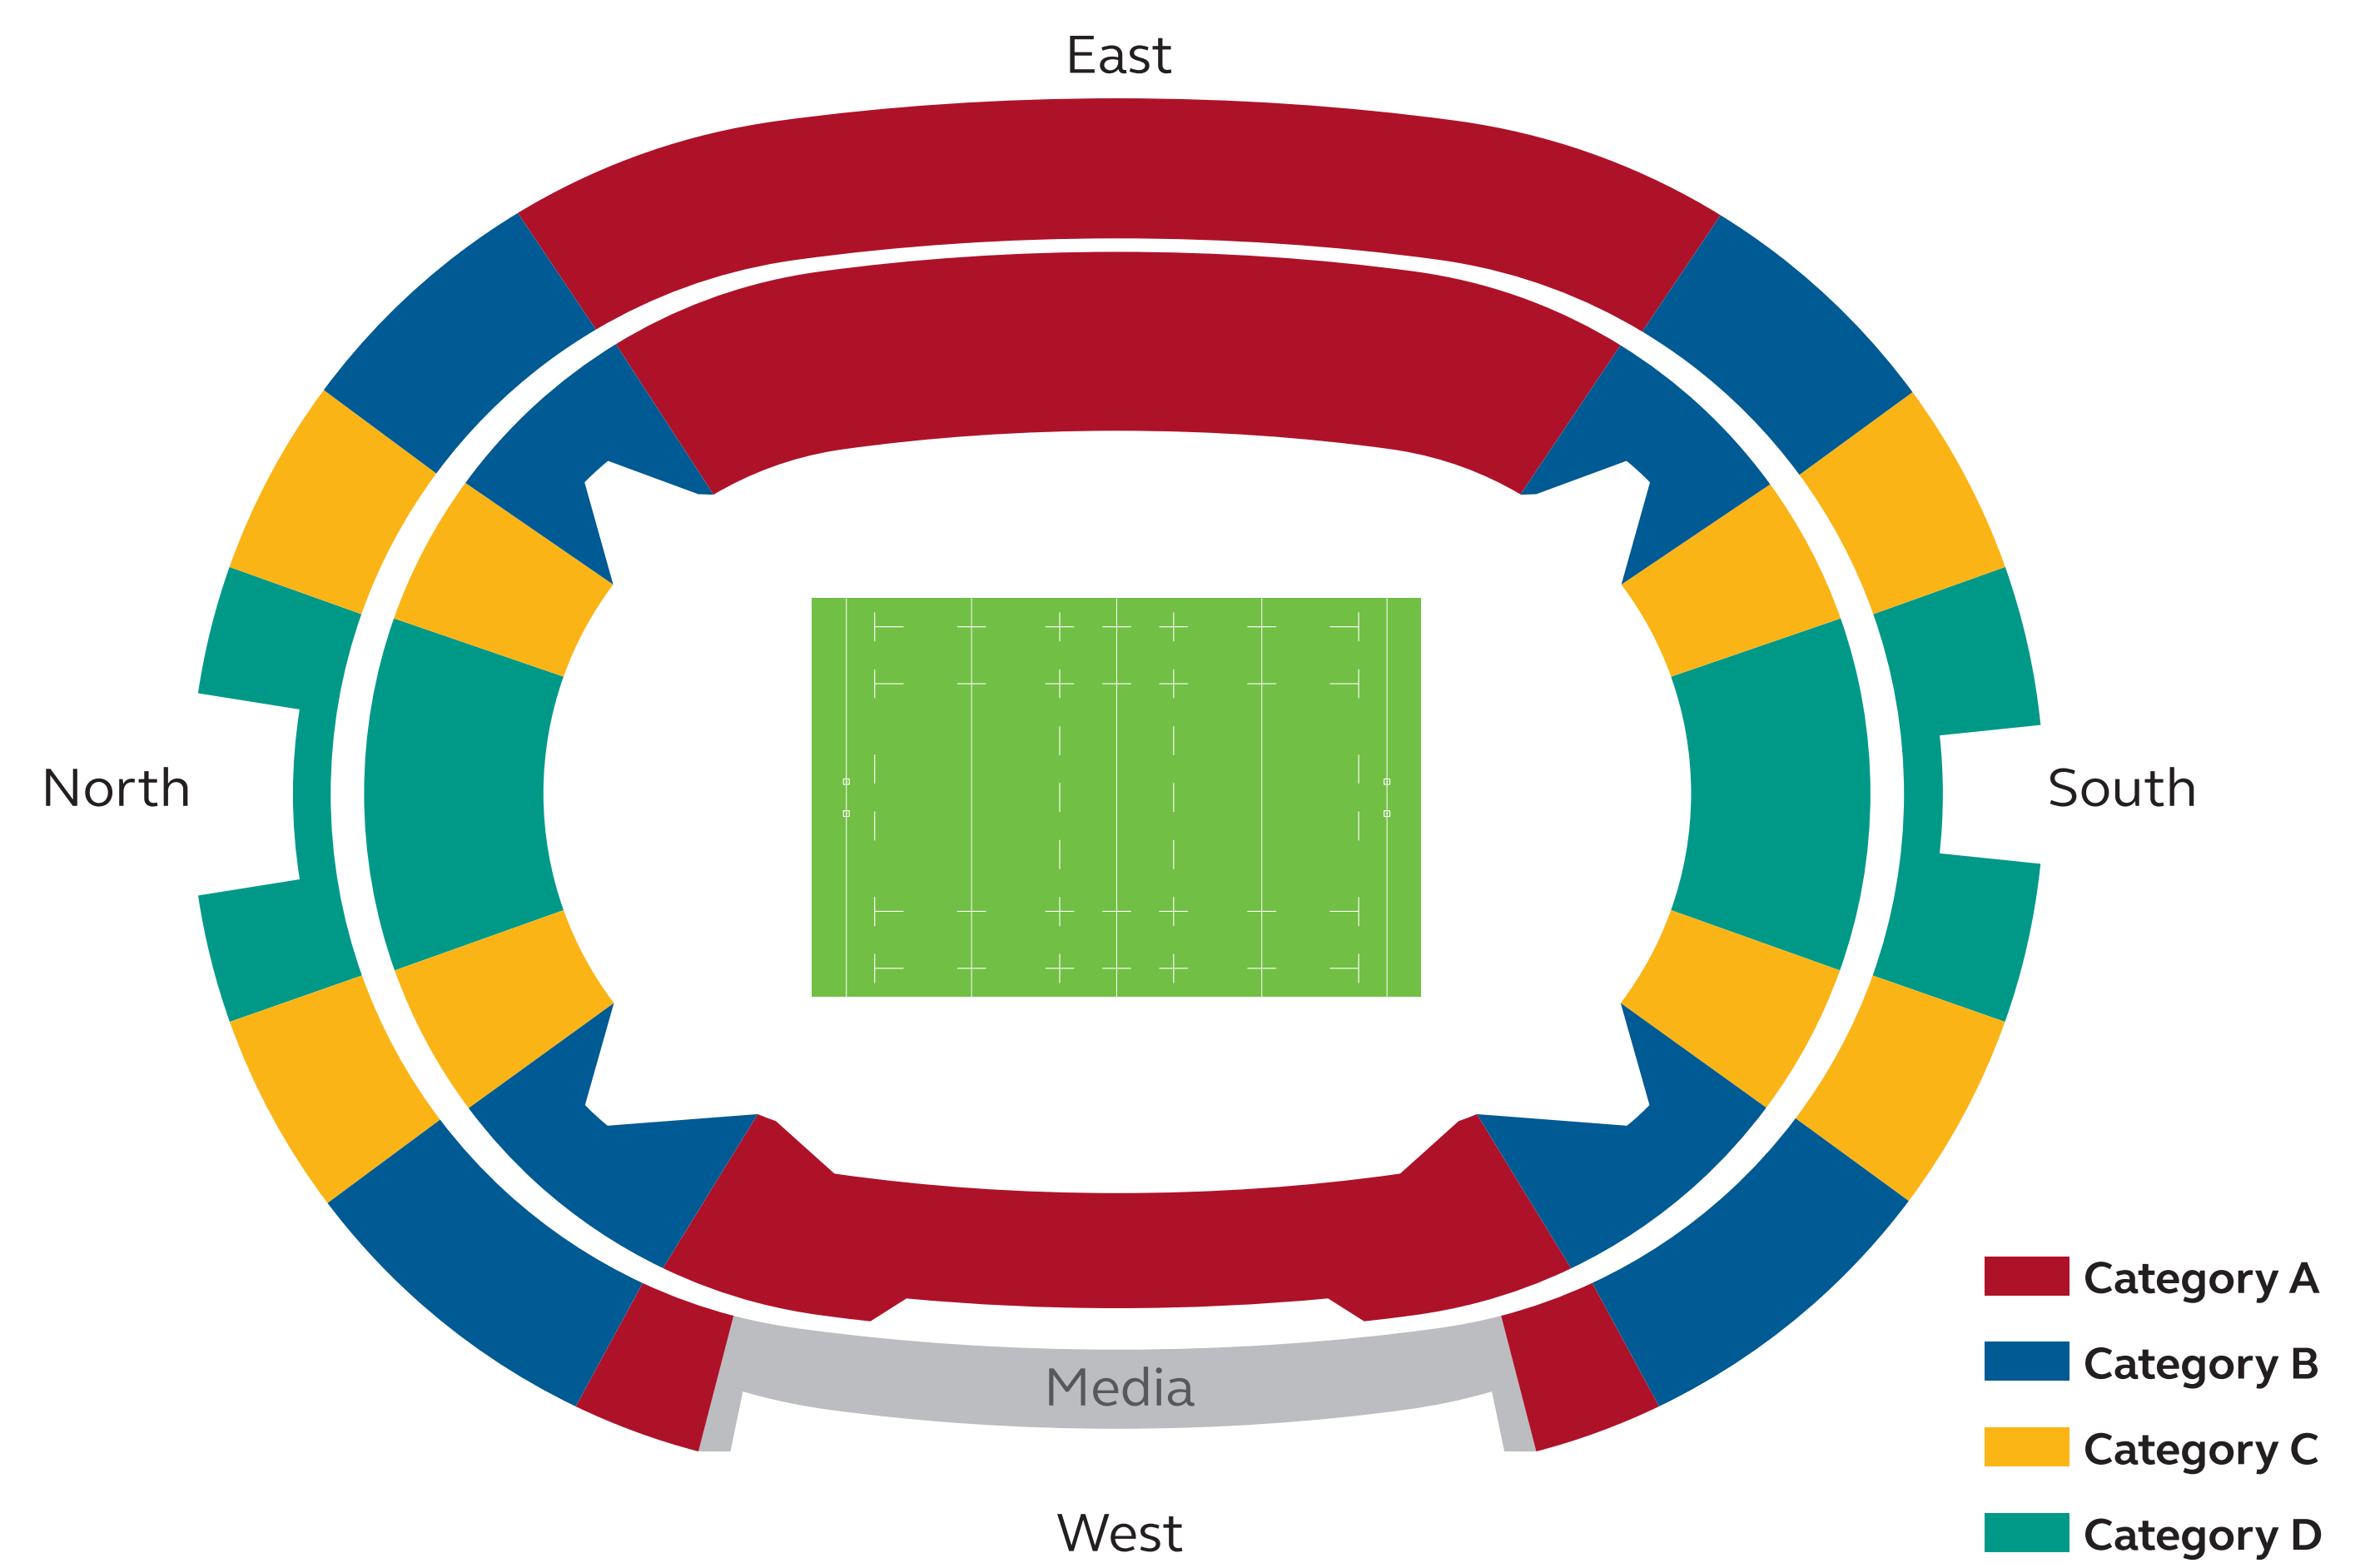

### Sapporo Dome

### Kamaishi Recovery Memorial Stadium

### Tokyo Stadium

- Category A
- Category B
- Category C
- Category D

**Fukuoka Hakatanomori Stadium**

- Category A
- Category B
- Category C
- Category D

**Kumamoto Stadium**

- Category A
- Category B
- Category C
- Category D