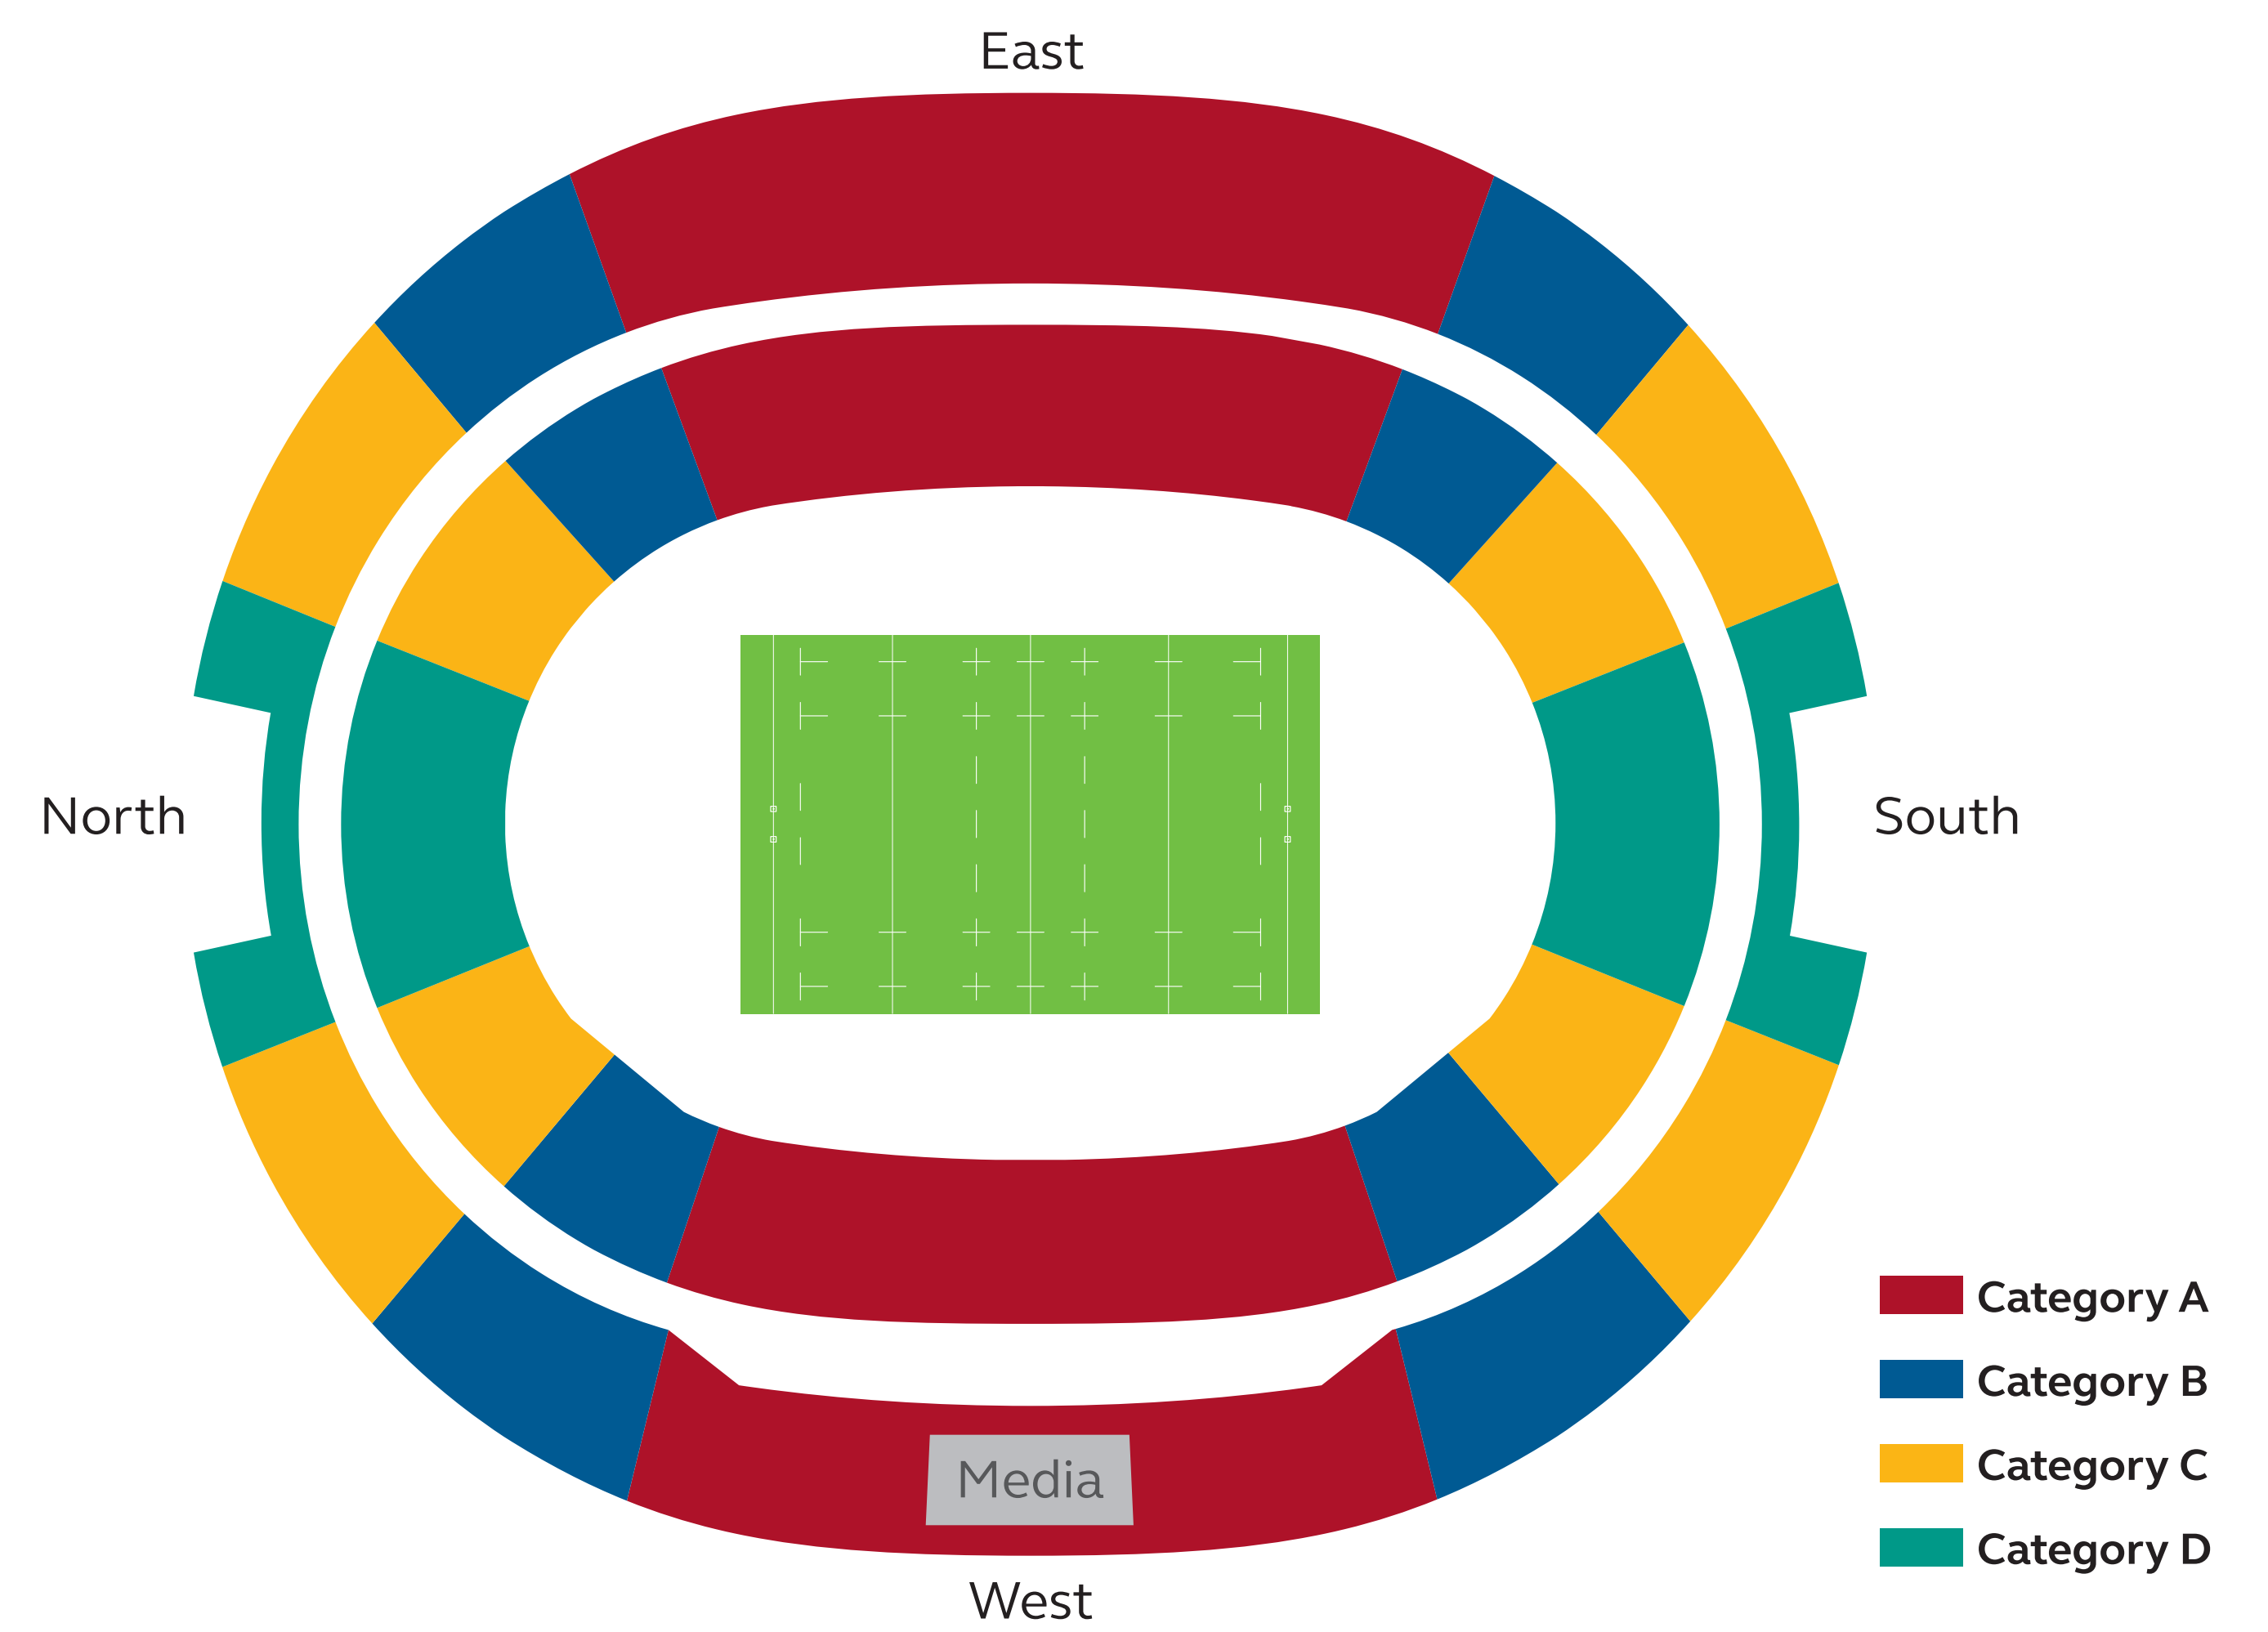

Shizuoka Stadium Ecopa