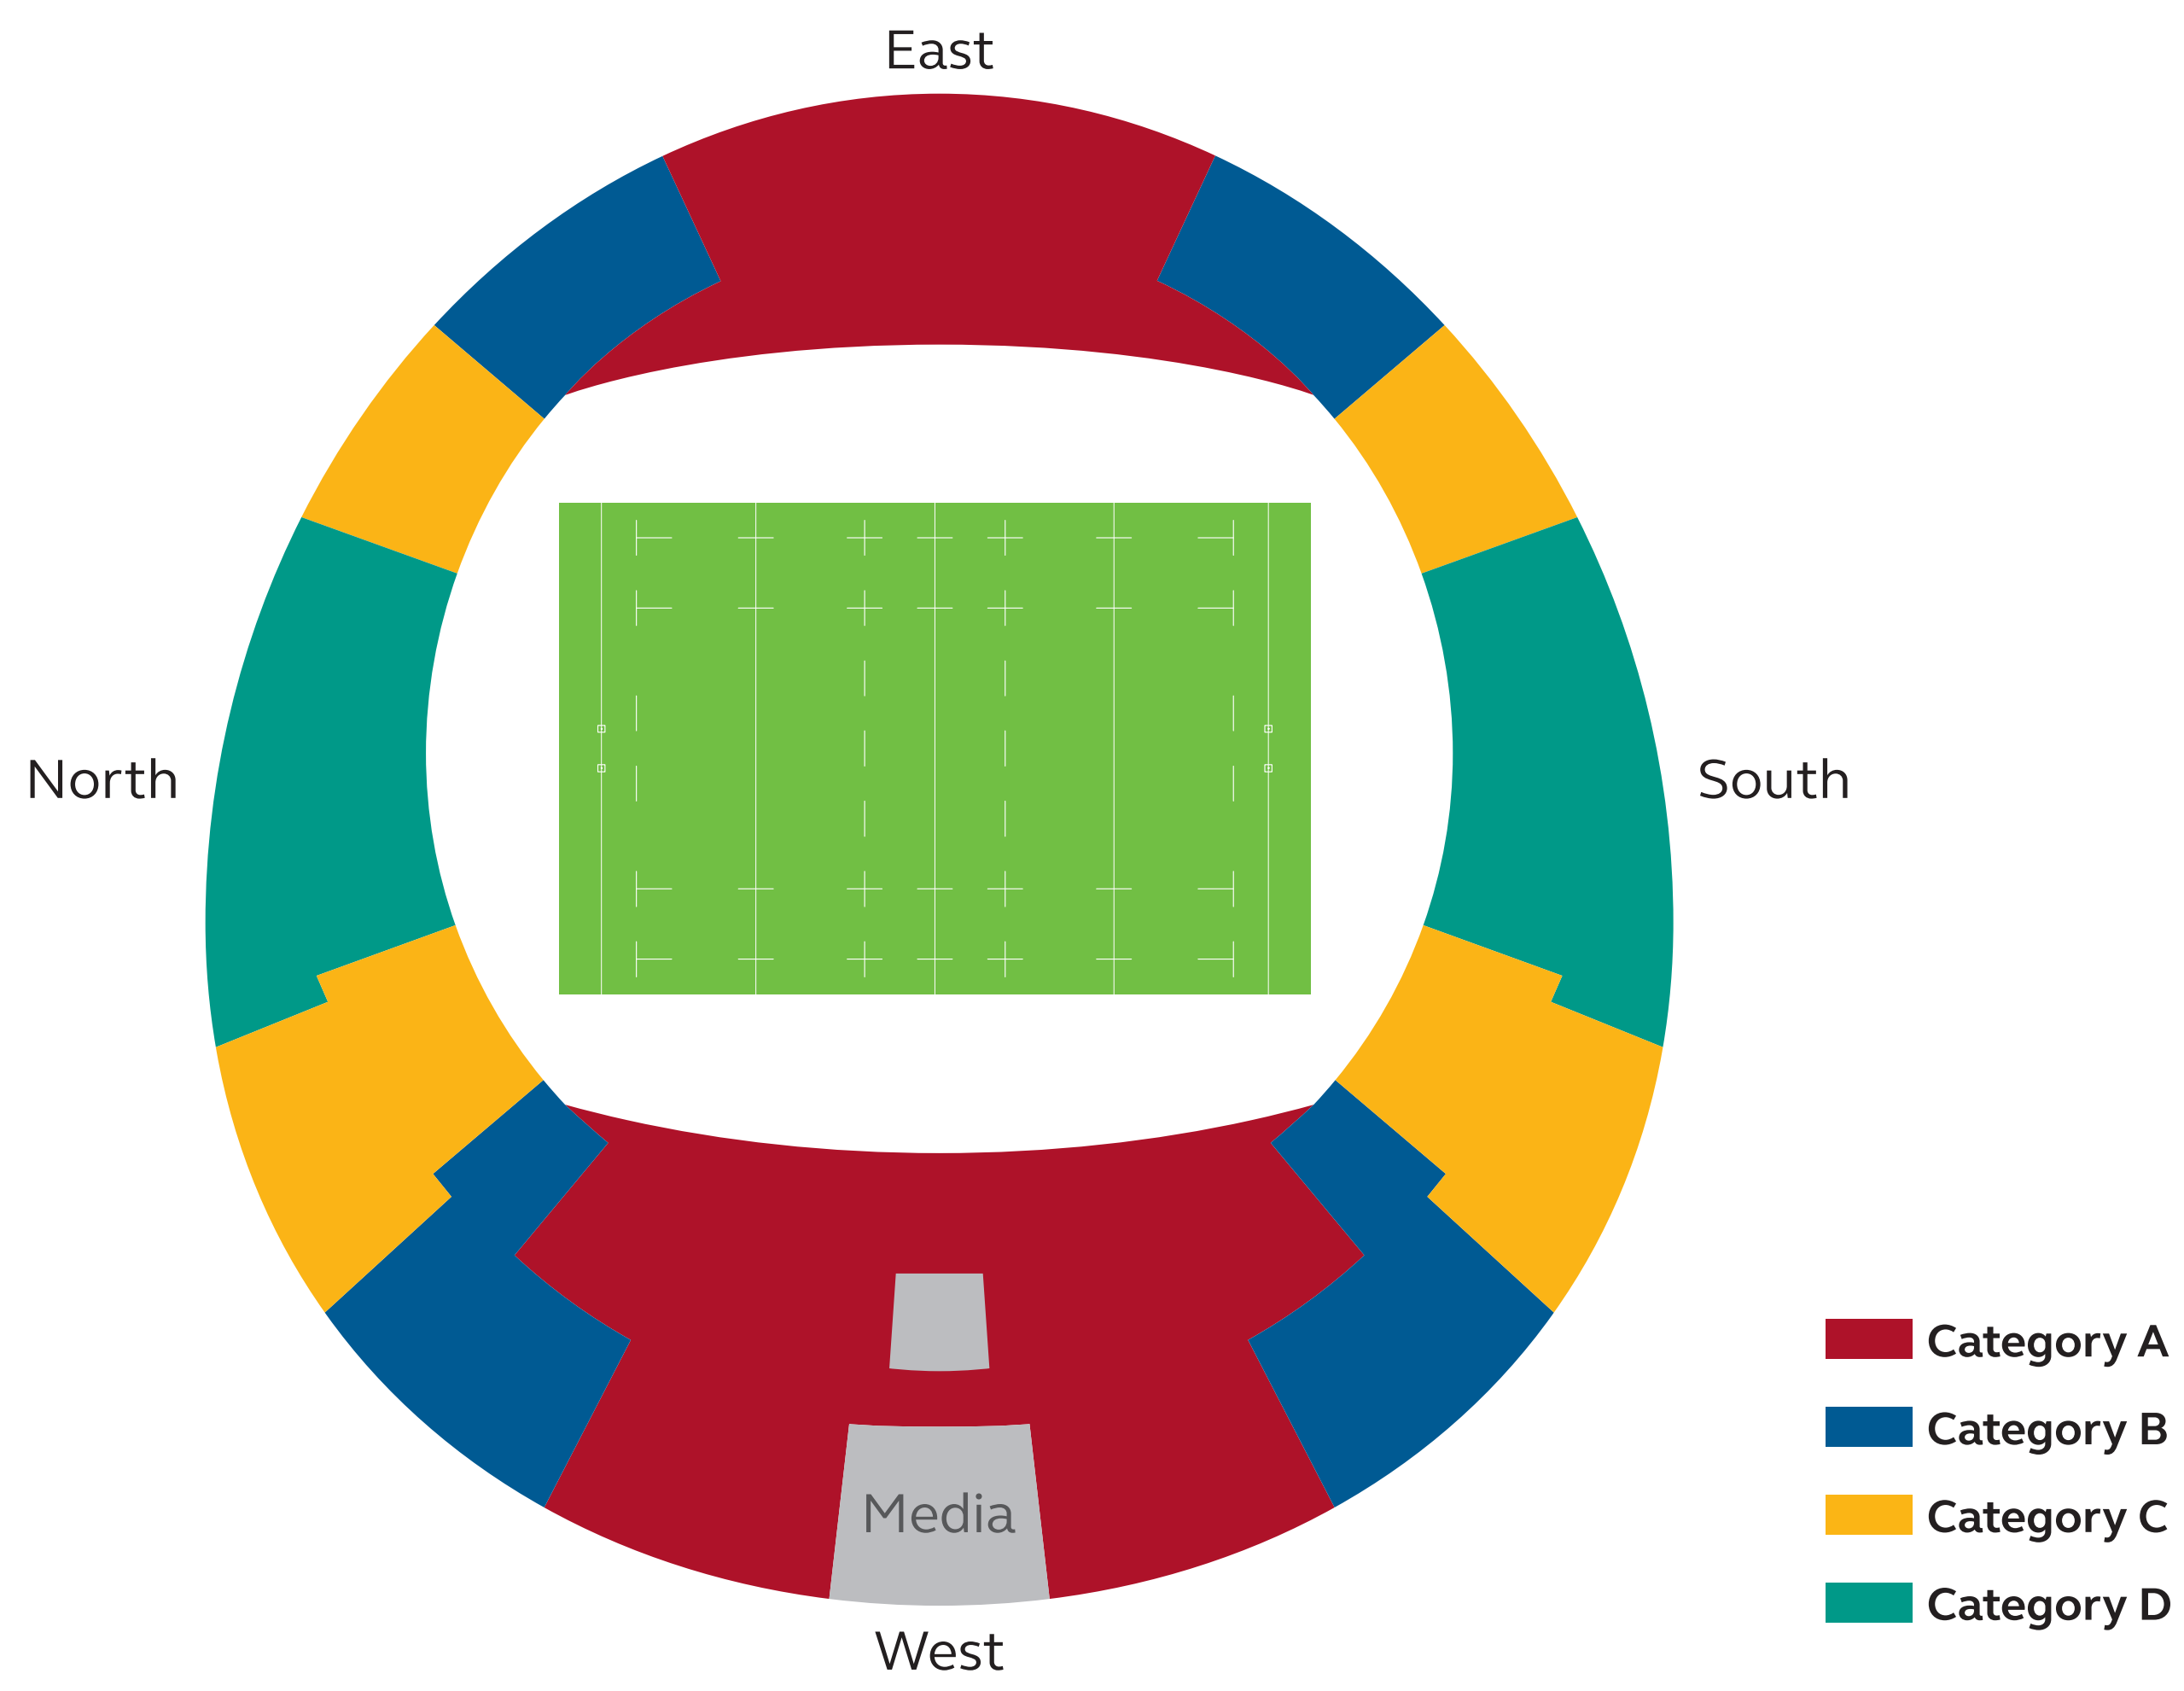

### Sapporo Dome

### Kamaishi Recovery Memorial Stadium

### Tokyo Stadium

- Category A
- Category B
- Category C
- Category D

**Fukuoka Hakatanomori Stadium**

- Category A
- Category B
- Category C
- Category D

**Kumamoto Stadium**

- Category A
- Category B
- Category C
- Category D