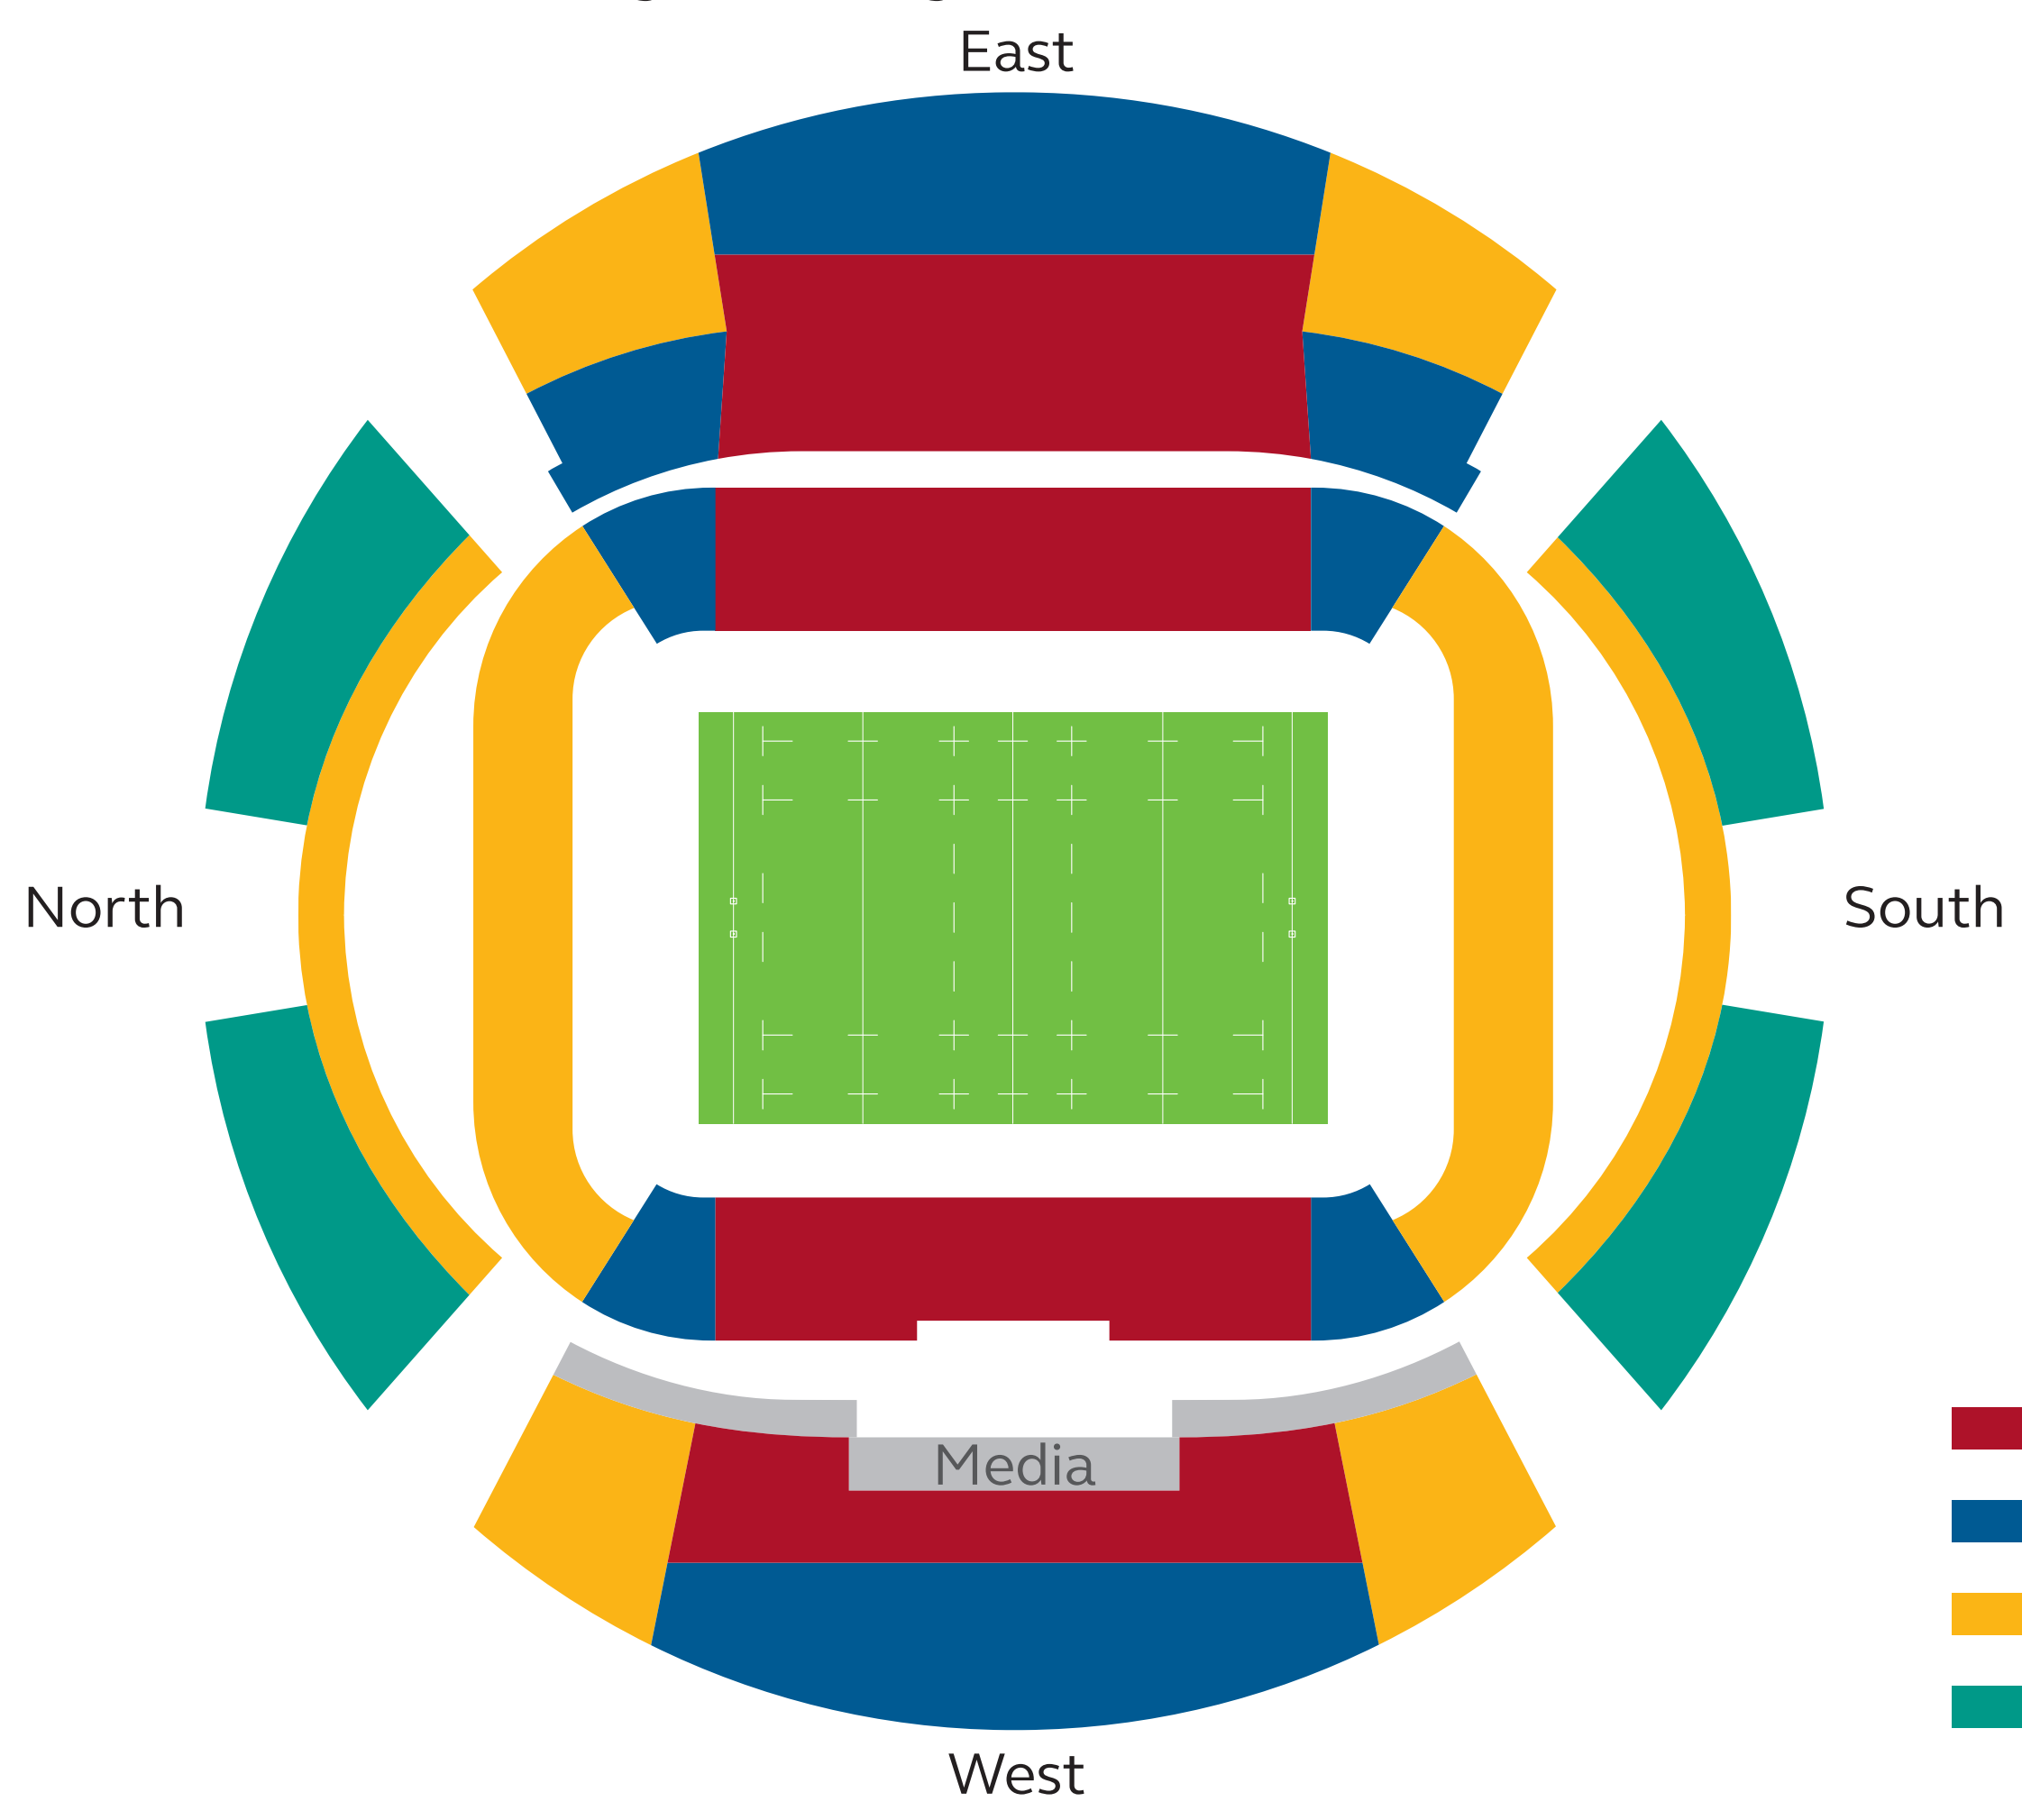

City of Toyota Stadium

- Category A
- Category B
- Category C
- Category D