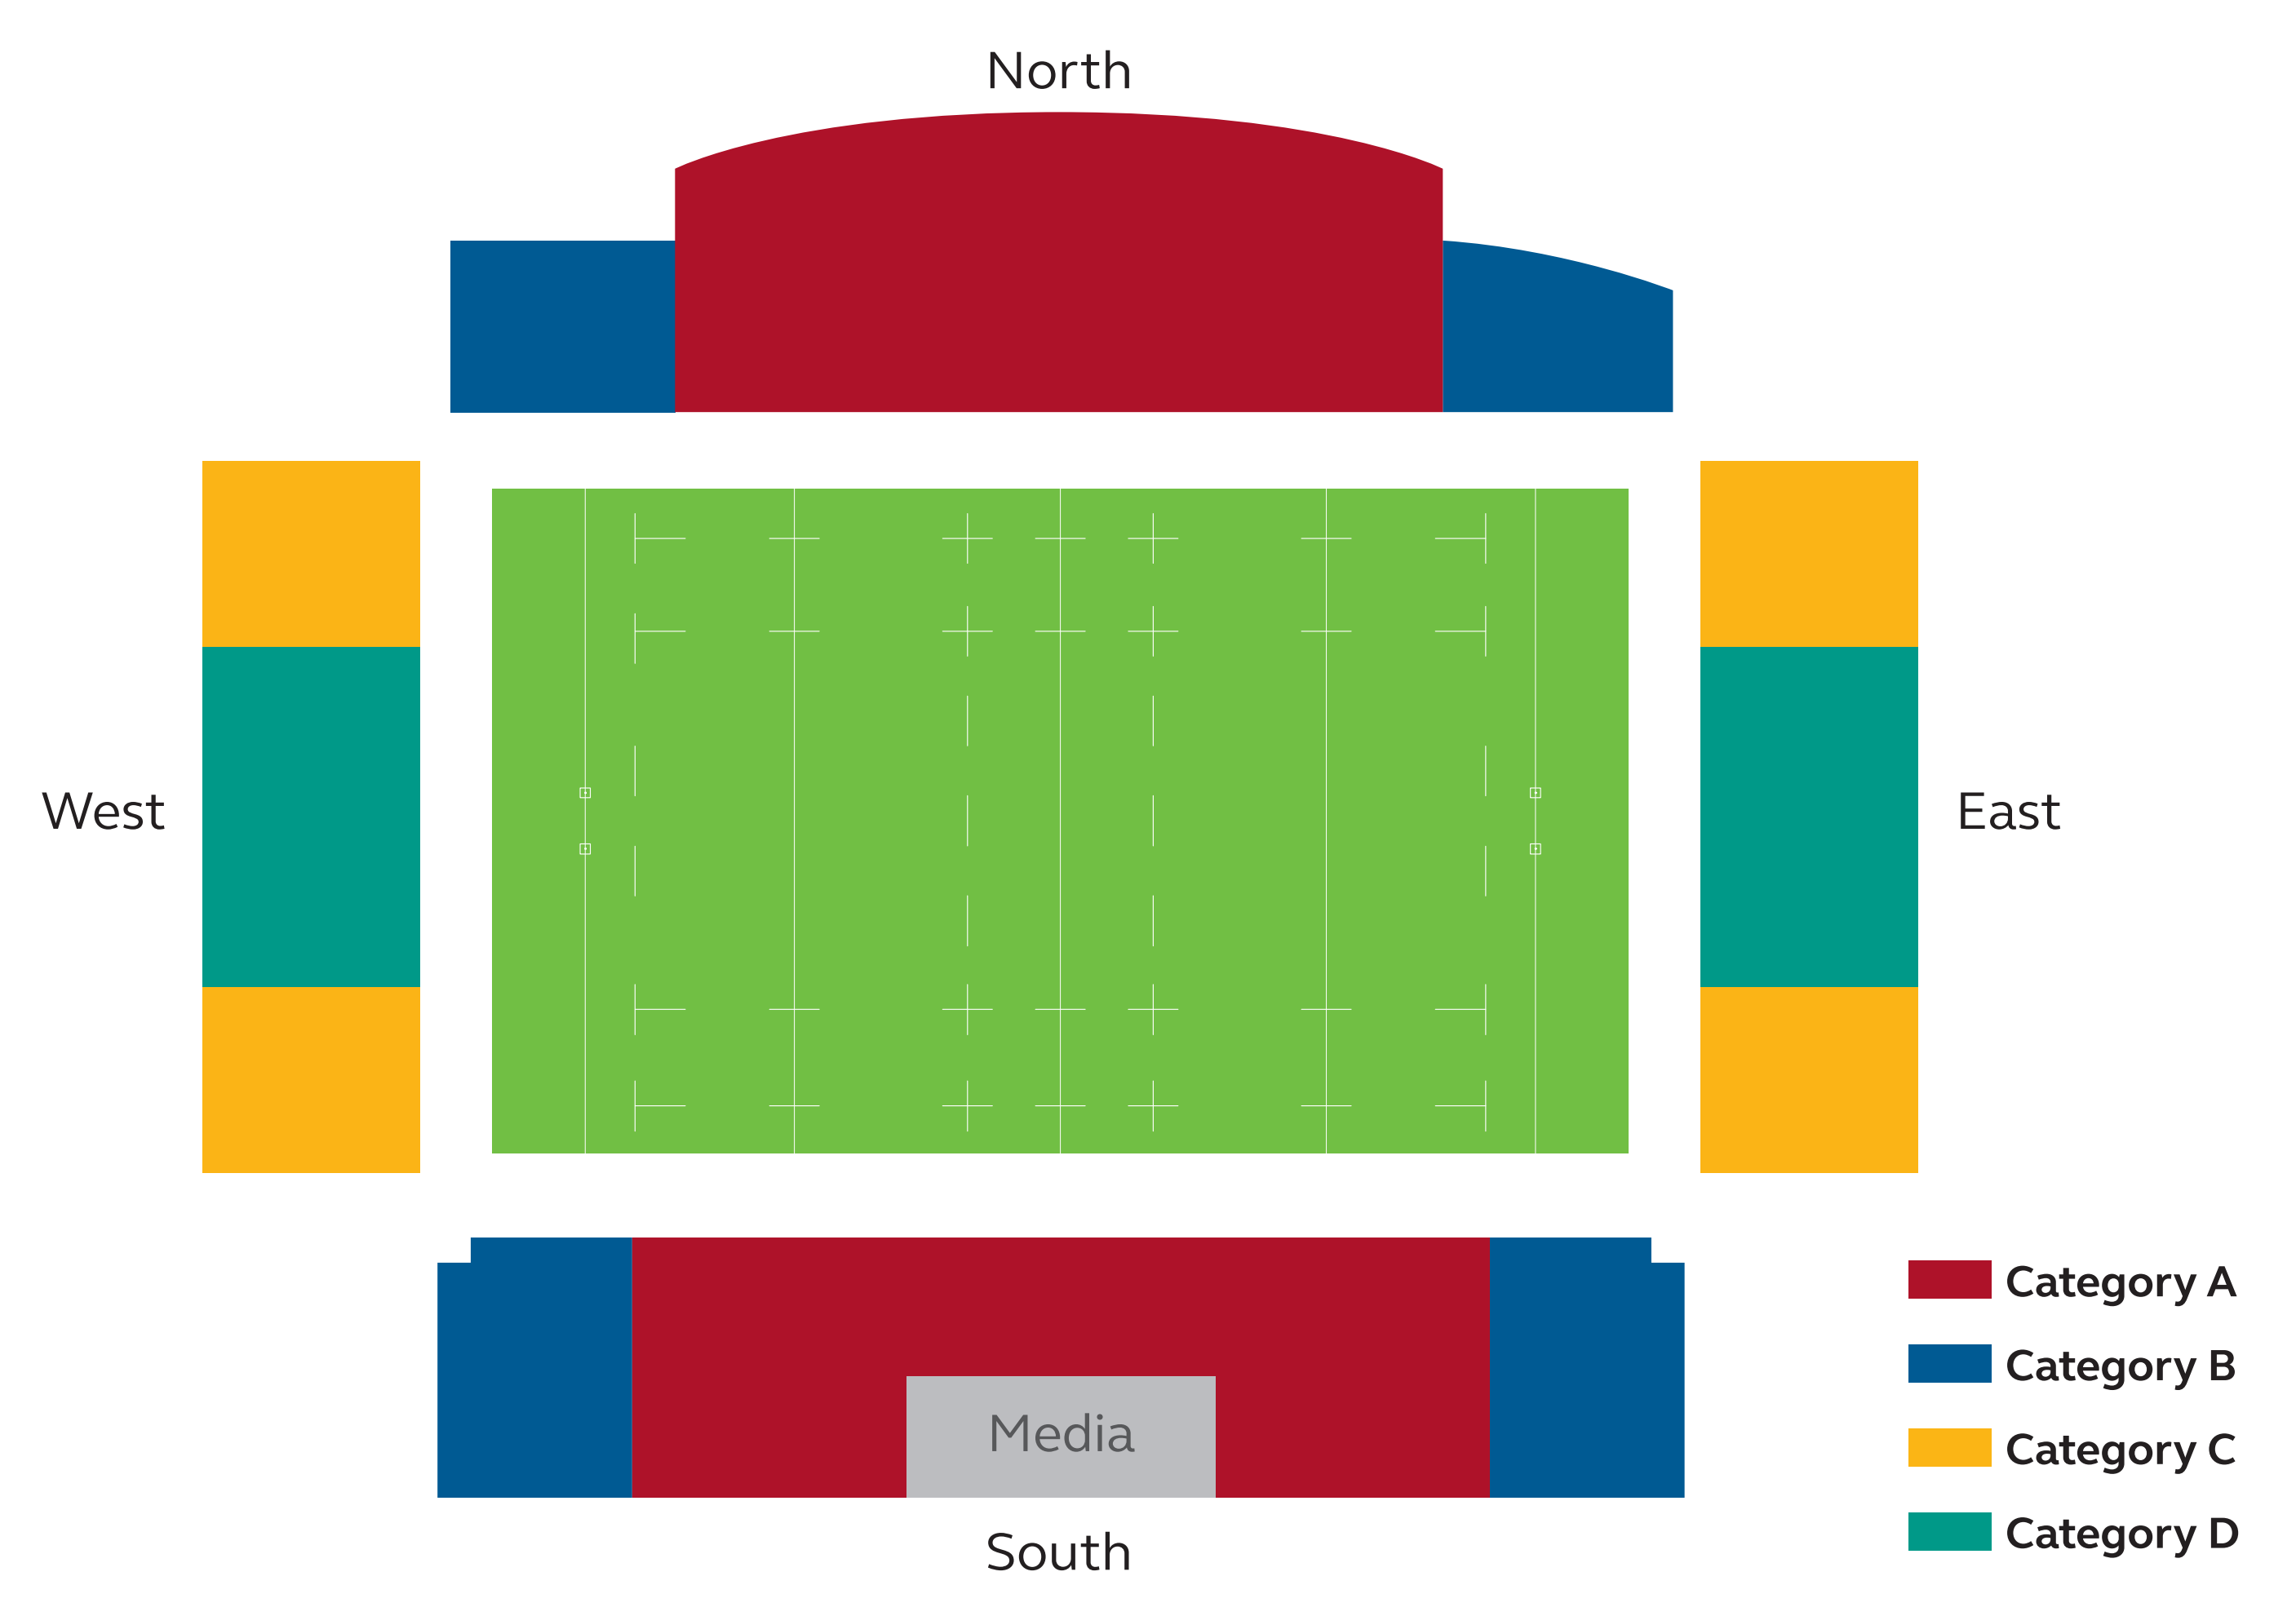

### Sapporo Dome

### Kamaishi Recovery Memorial Stadium

### Tokyo Stadium

- Category A
- Category B
- Category C
- Category D

**Fukuoka Hakatanomori Stadium**

- Category A
- Category B
- Category C
- Category D

**Kumamoto Stadium**

- Category A
- Category B
- Category C
- Category D